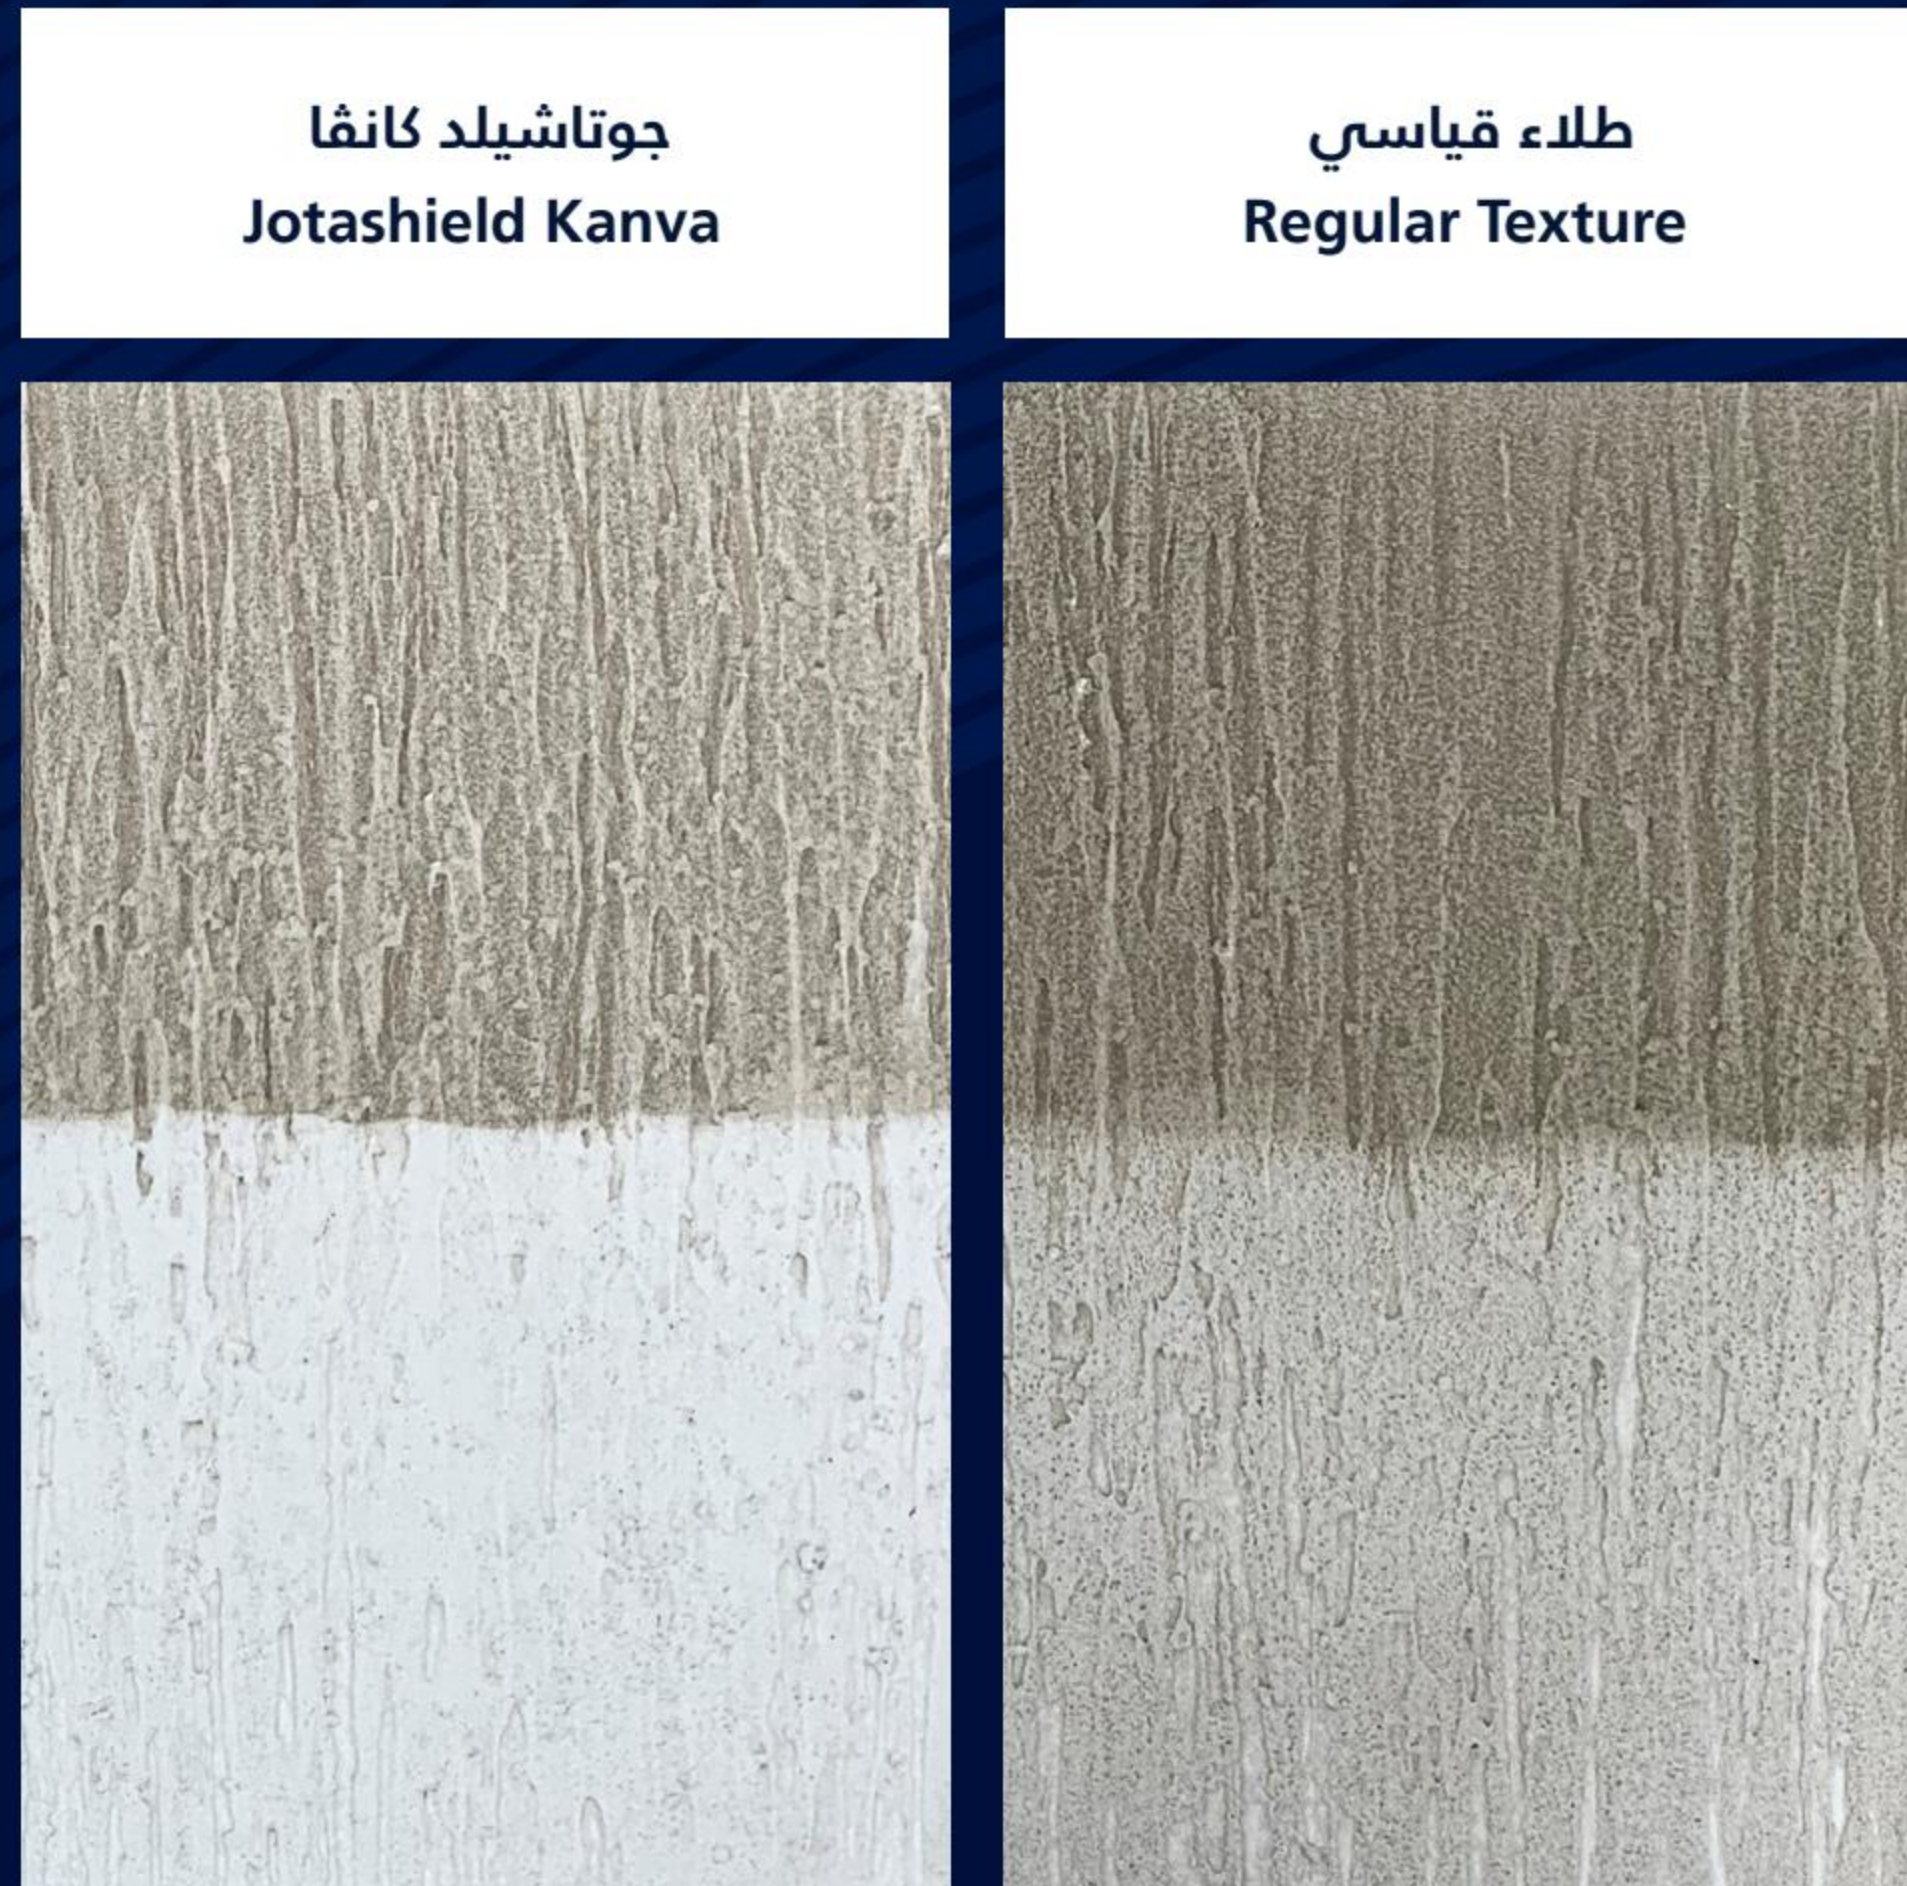

Dust
Resistance

مقاومة للغبار
والأتربة

Long Lasting
Colours

ألوان تدوم
طويلاً

إطلاقة متألقة صُممت لتدوم.

صُمم جوتاشيلد كانفا ليمنح جدران منزلك مظهرًا خارجيًا أنيقًا يدوم لمدة طويلة، يتمتع كانفا بتركيبية فريدة تقلل من اختراق الغبار لطبقة الطلاء حتى تبقى الألوان متألقة وناضجة بالحياة كأنها جديدة.

قمة الحماية والأداء.

إن قدرة الدهان على مواجهة عوامل الطقس القاسية تعتمد بشكل أساسي على جودة التركيبة، لذلك صُمم جوتاشيلد كانفا وتم اختباره في مواجهة عوامل الطقس القاسية، لكي نضمن الحفاظ على حالة اللون والملمس مثل اليوم الأول.

A clean finish, made to last.

Jotashield Kanva has been created to give you a textured exterior finish that lasts. Formulated with unique technology that reduces dust from penetrating the surface, your colour and exterior finish will remain as vibrant and clean as the day you painted it.

To protect and perform.

A paint's performance against harsh weather conditions, is highly dependent on the formula within the can – Jotashield Kanva has been created and tested against harsh weather conditions, to ensure that your colour and texture remain as fresh as the first day.