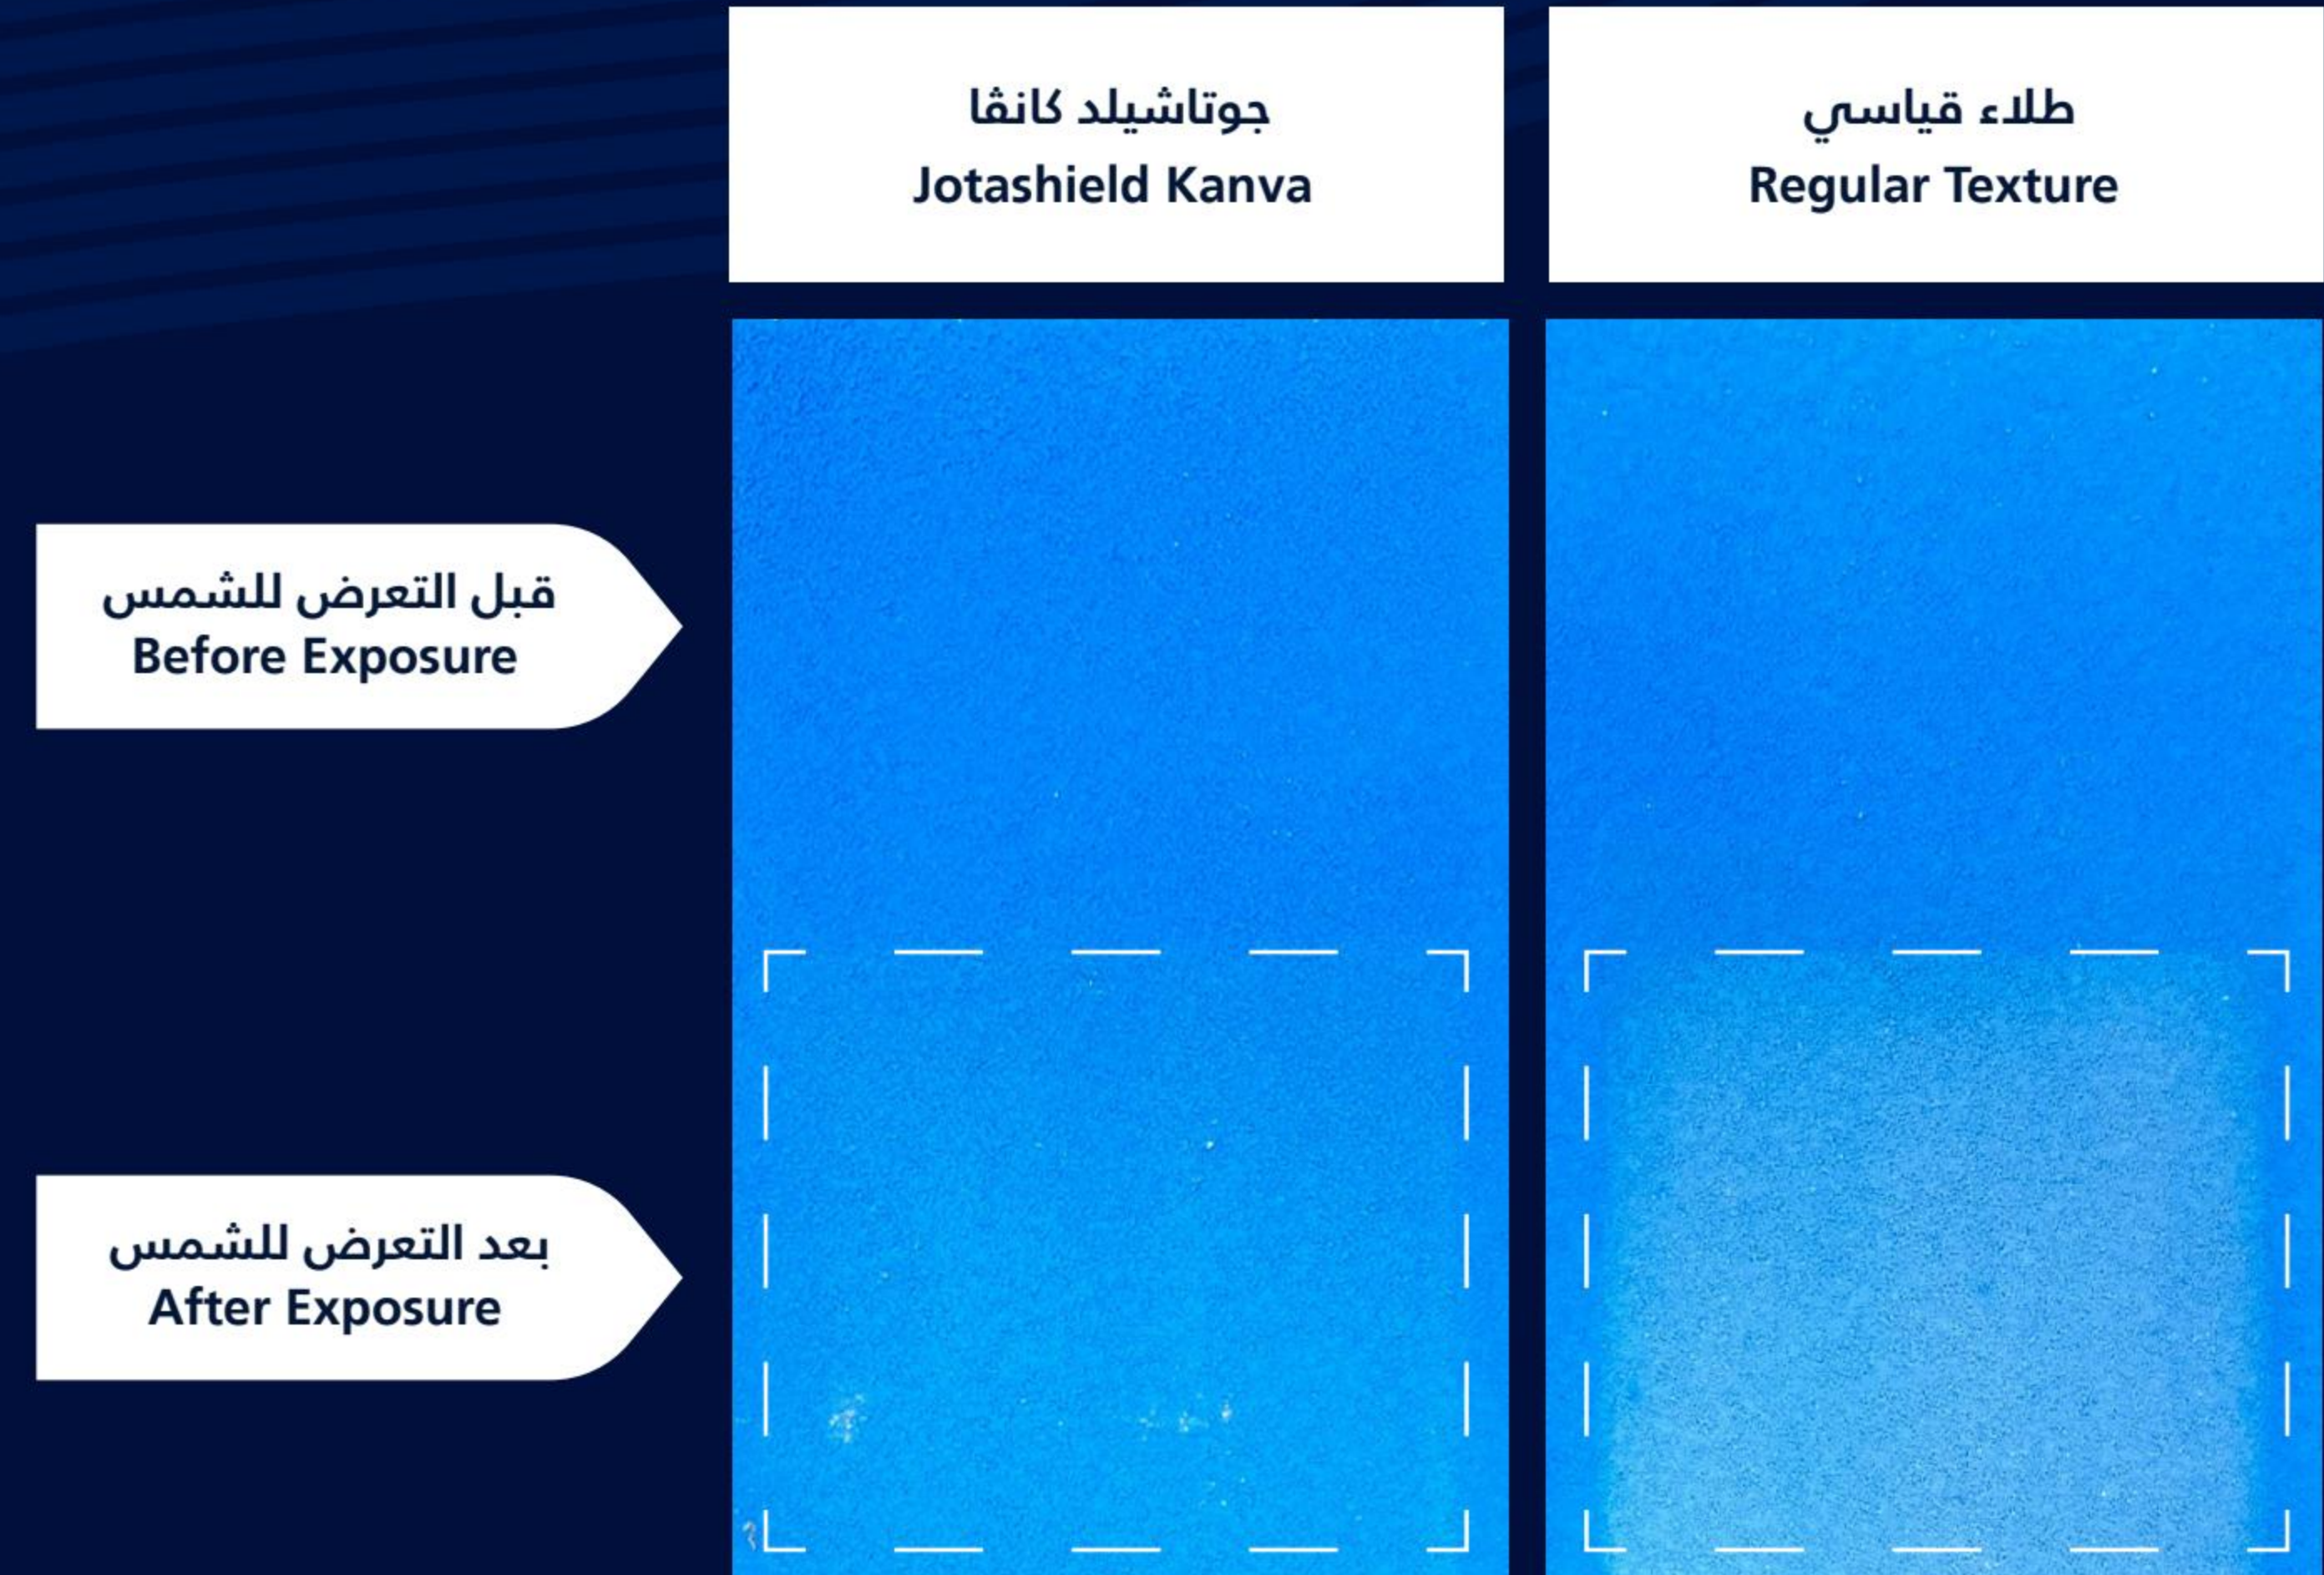

Dust
Resistance

مقاومة للغبار
والأتربة

Long Lasting
Colours

ألوان تدوم
طويلاً

إطلاقة متألقة صُممت لتدوم.

صُمم جوتاشيلد كانفا ليمنح جدران منزلك مظهرًا خارجيًا أنيقًا يدوم لمدة طويلة، يتمتع كانفا بتركيبية فريدة تقلل من اختراق الغبار لطبقة الطلاء حتى تبقى الألوان متألقة وناضجة بالحياة كأنها جديدة.

قمة الحماية والأداء.

إن قدرة الدهان على مواجهة عوامل الطقس القاسية تعتمد بشكل أساسي على جودة التركيبة، لذلك صُمم جوتاشيلد كانفا وتم اختباره في مواجهة عوامل الطقس القاسية، لكي نضمن الحفاظ على حالة اللون والملمس مثل اليوم الأول.

A clean finish, made to last.

Jotashield Kanva has been created to give you a textured exterior finish that lasts. Formulated with unique technology that reduces dust from penetrating the surface, your colour and exterior finish will remain as vibrant and clean as the day you painted it.

To protect and perform.

A paint's performance against harsh weather conditions, is highly dependent on the formula within the can – Jotashield Kanva has been created and tested against harsh weather conditions, to ensure that your colour and texture remain as fresh as the first day.